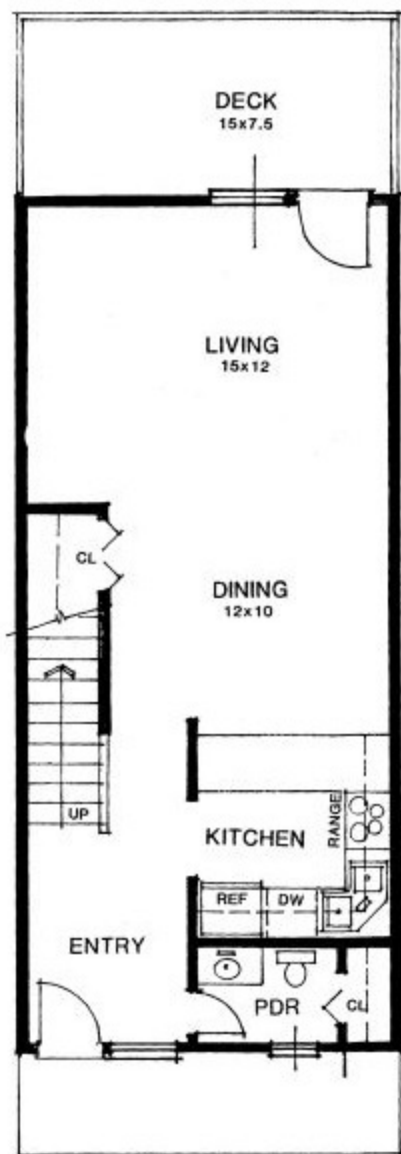

2 Bedroom Deluxe Duplex

Total Square Feet: 1,140

FIRST FLOOR

SECOND FLOOR

Units:

1005-1008

1013-1016

1046-1049

1058-1061

1062-1065