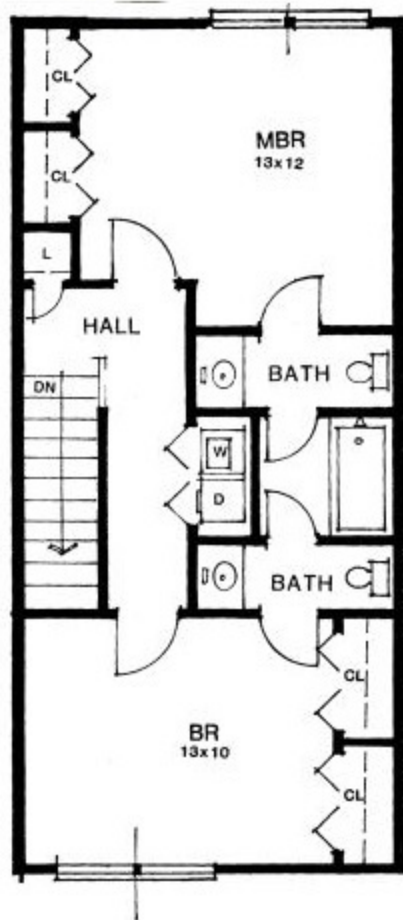

2 Bedroom Deluxe Duplex

Total Square Feet: 1,140

FIRST FLOOR

SECOND FLOOR

Units:

1005-1008

1013-1016

1046-1049

1058-1061

1062-1065