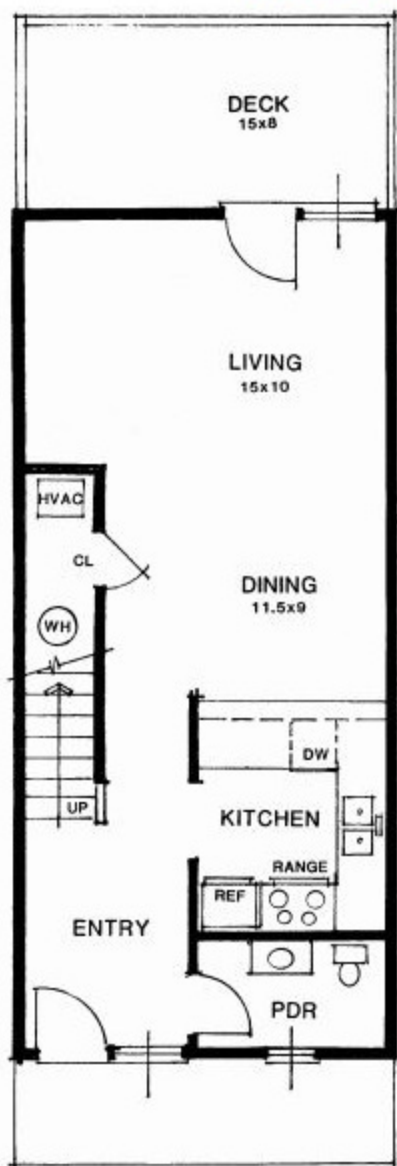

# 2 Bedroom New Deluxe Duplex

Total Square Feet: 1,140

FIRST FLOOR

SECOND FLOOR

Units:  
1082-1085  
1090-1093