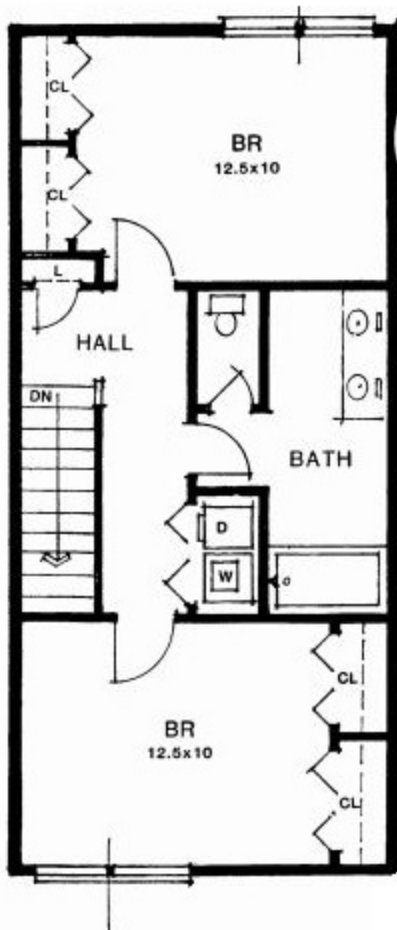

# 2 Bedroom New Deluxe Duplex

Total Square Feet: 1,140

FIRST FLOOR

SECOND FLOOR

Units:  
1082-1085  
1090-1093