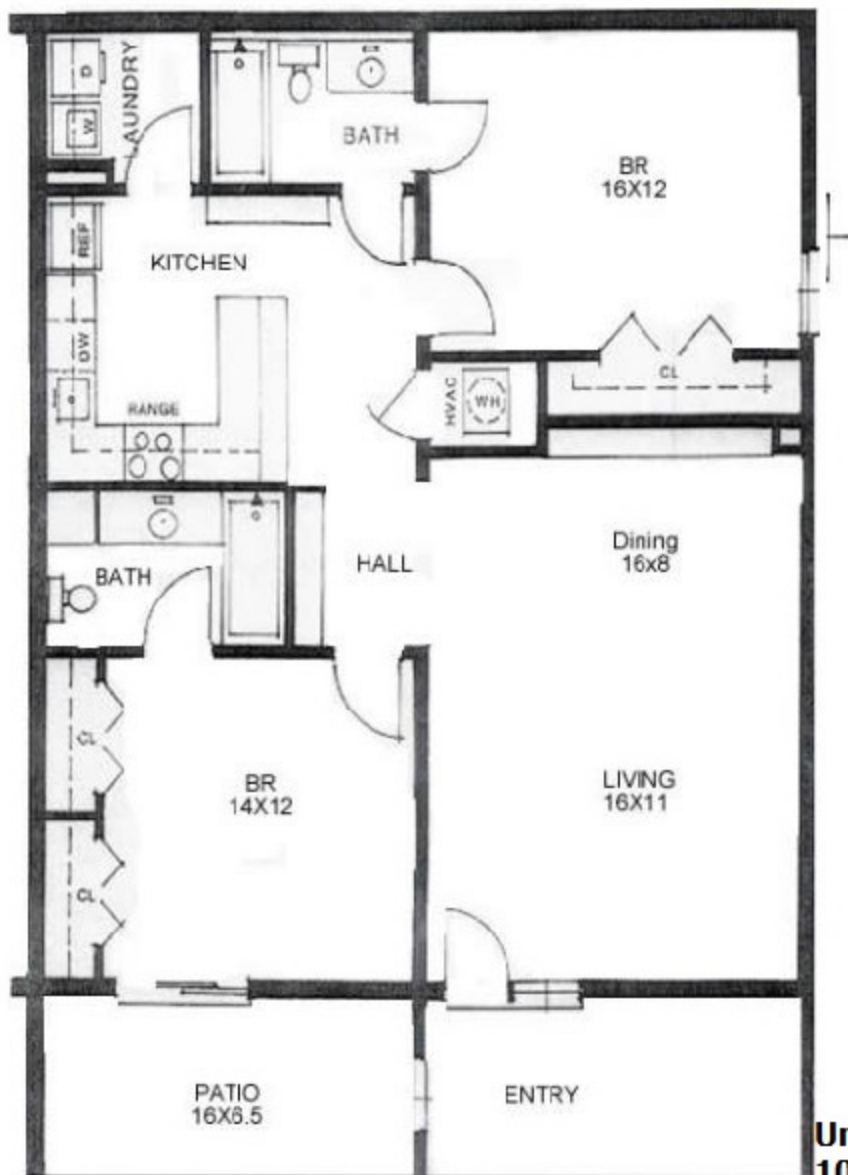

2 Bedroom New Luxury Flat

Handicap Accessible

1,400 Total Square Feet

Units:

1044-1045

1038-1039

GROUND FLOOR