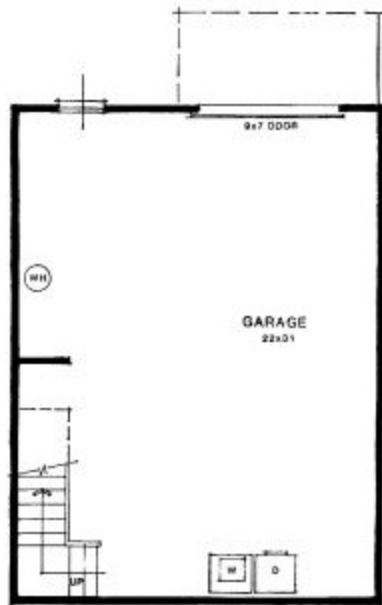

2 Bedroom Townhouse Garage

1974 Total Square Feet

Three Levels

FIRST FLOOR

SECOND FLOOR

GROUND FLOOR

Units:
1100-1105