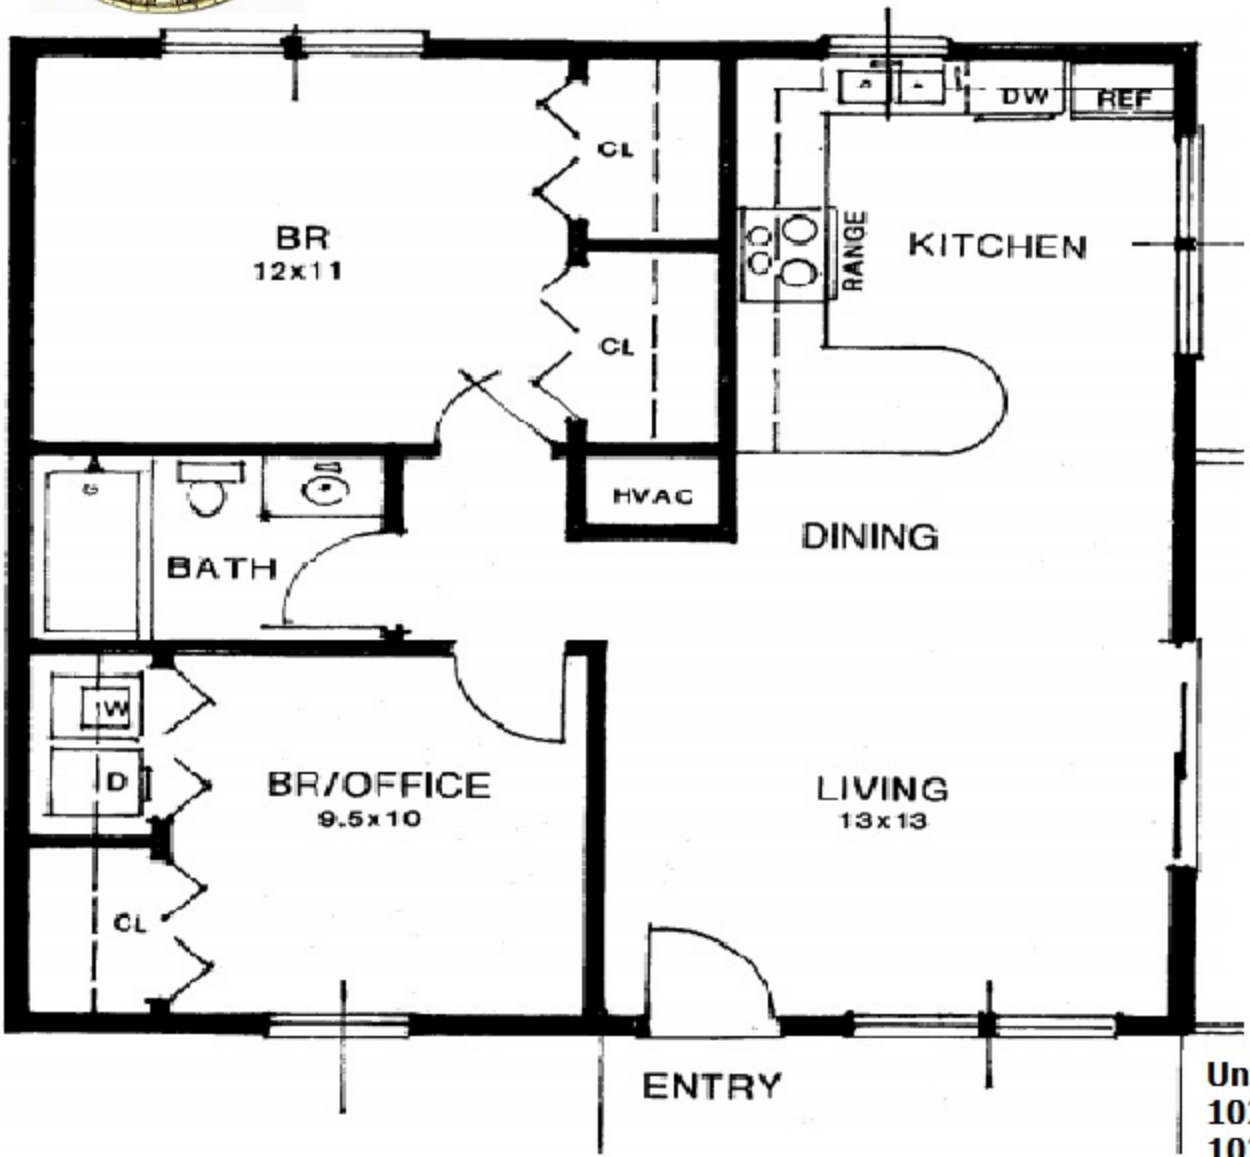

Two Bedroom Woodsman Flat

823 Total Square Feet

Units:
1022
1023