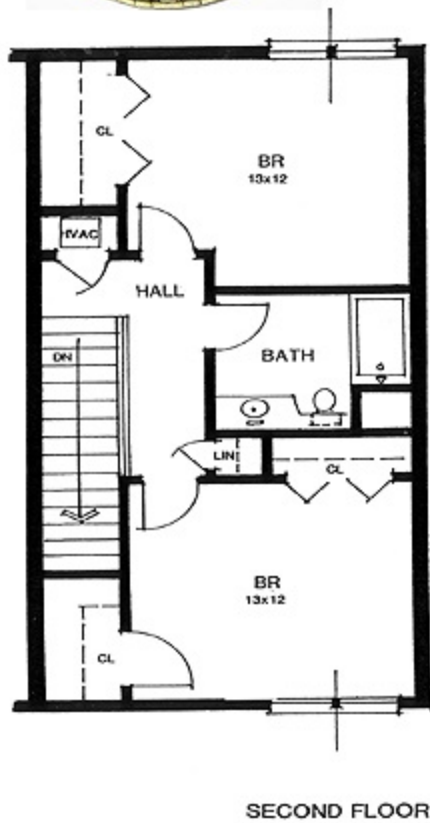

# 3 Bedroom New Luxury

2080 Total Square Feet

Three Levels

Units:  
1032  
1033